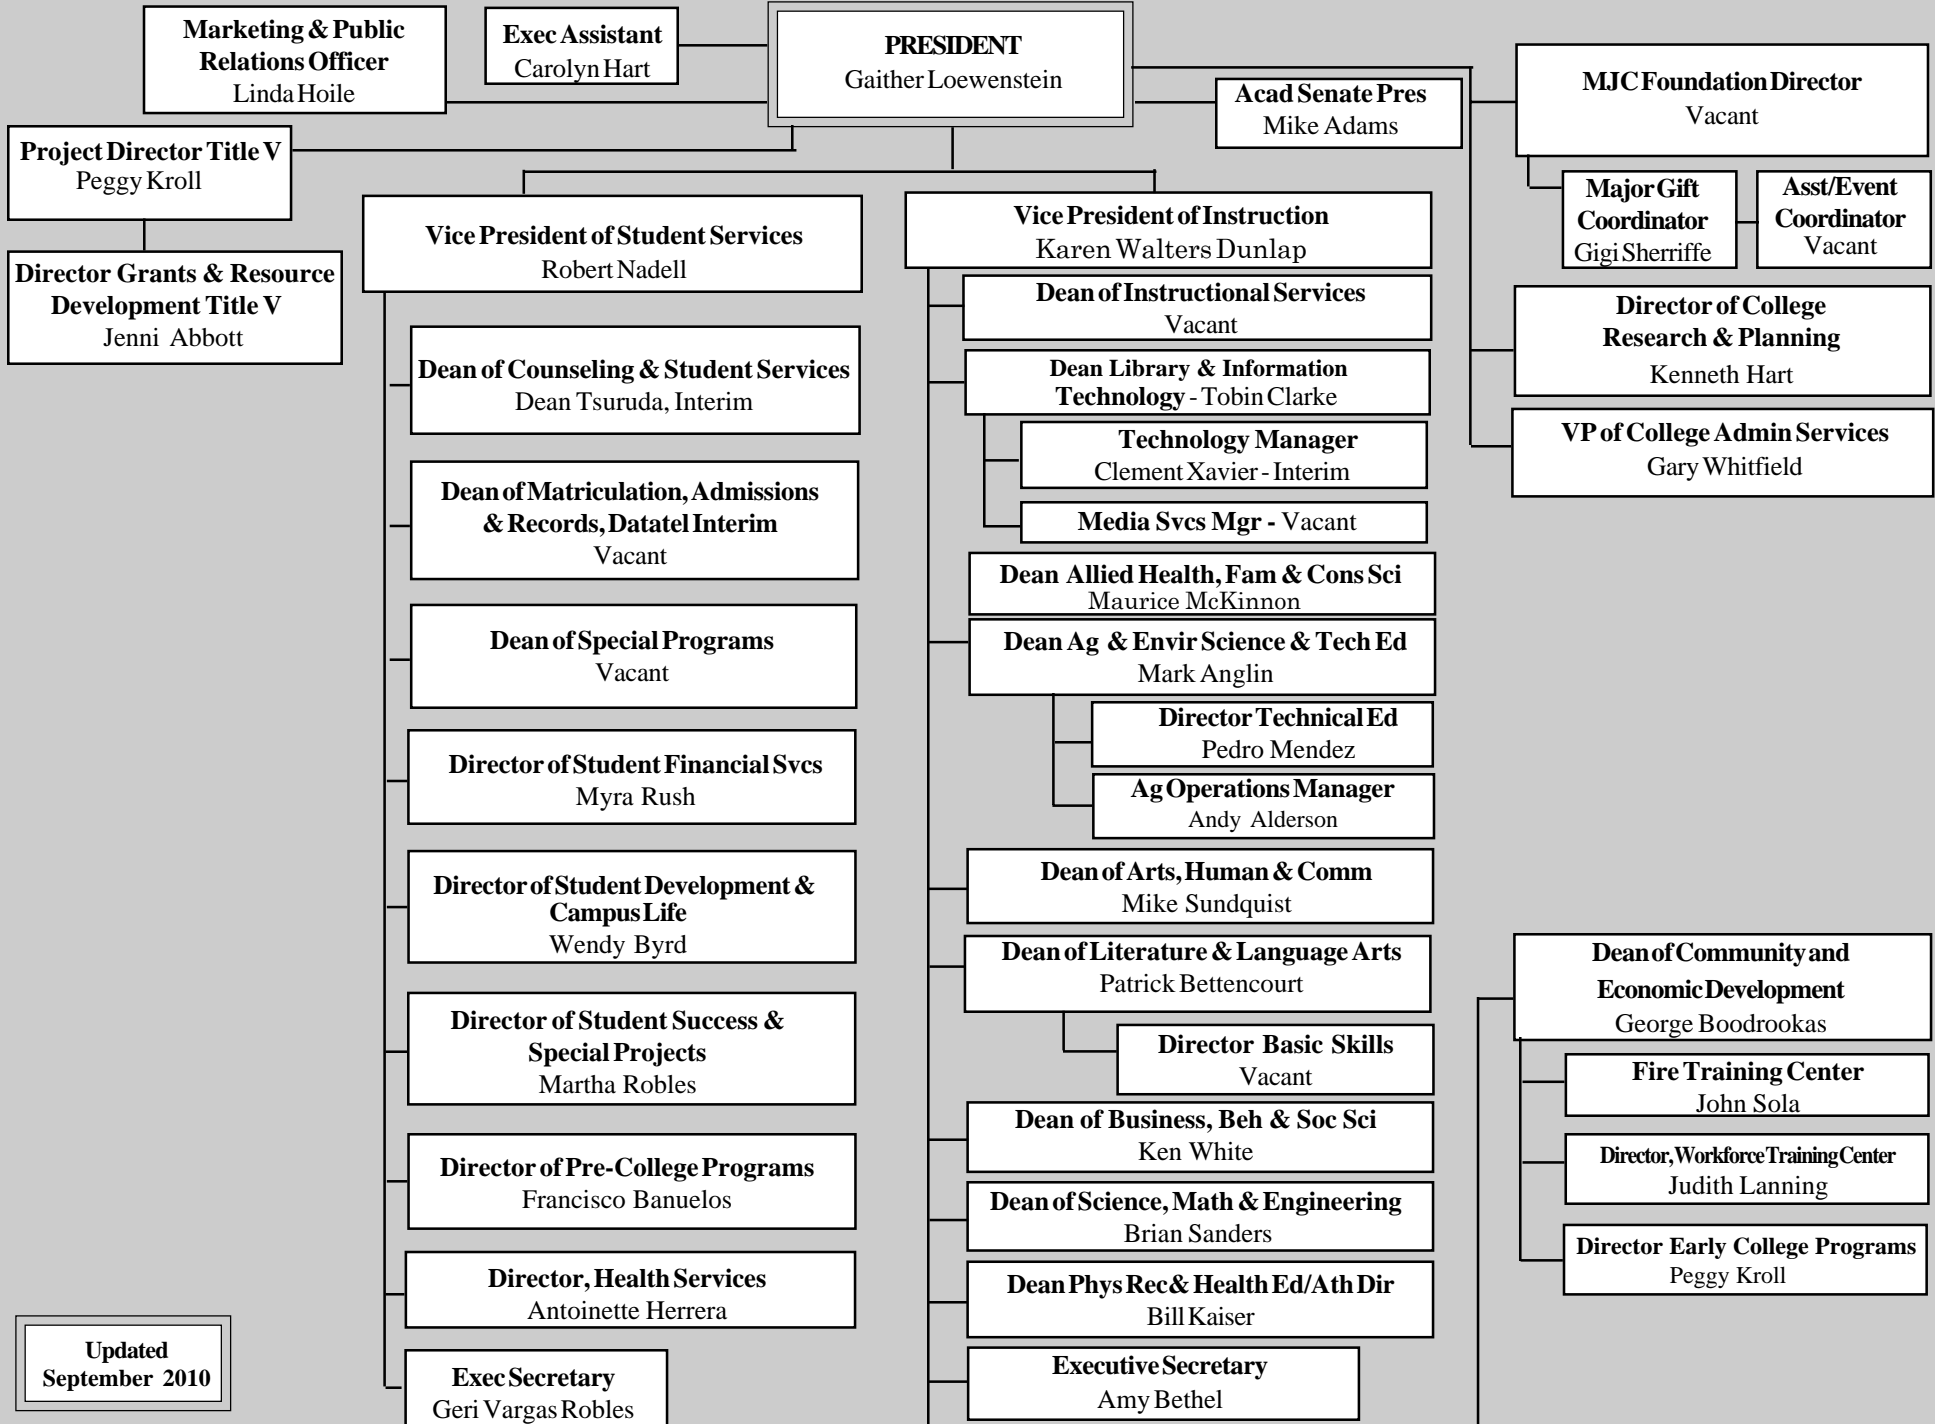

# MODESTO JUNIOR COLLEGE 2010-2011 ADMINISTRATIVE ORGANIZATIONAL CHART

Updated  
September 2010