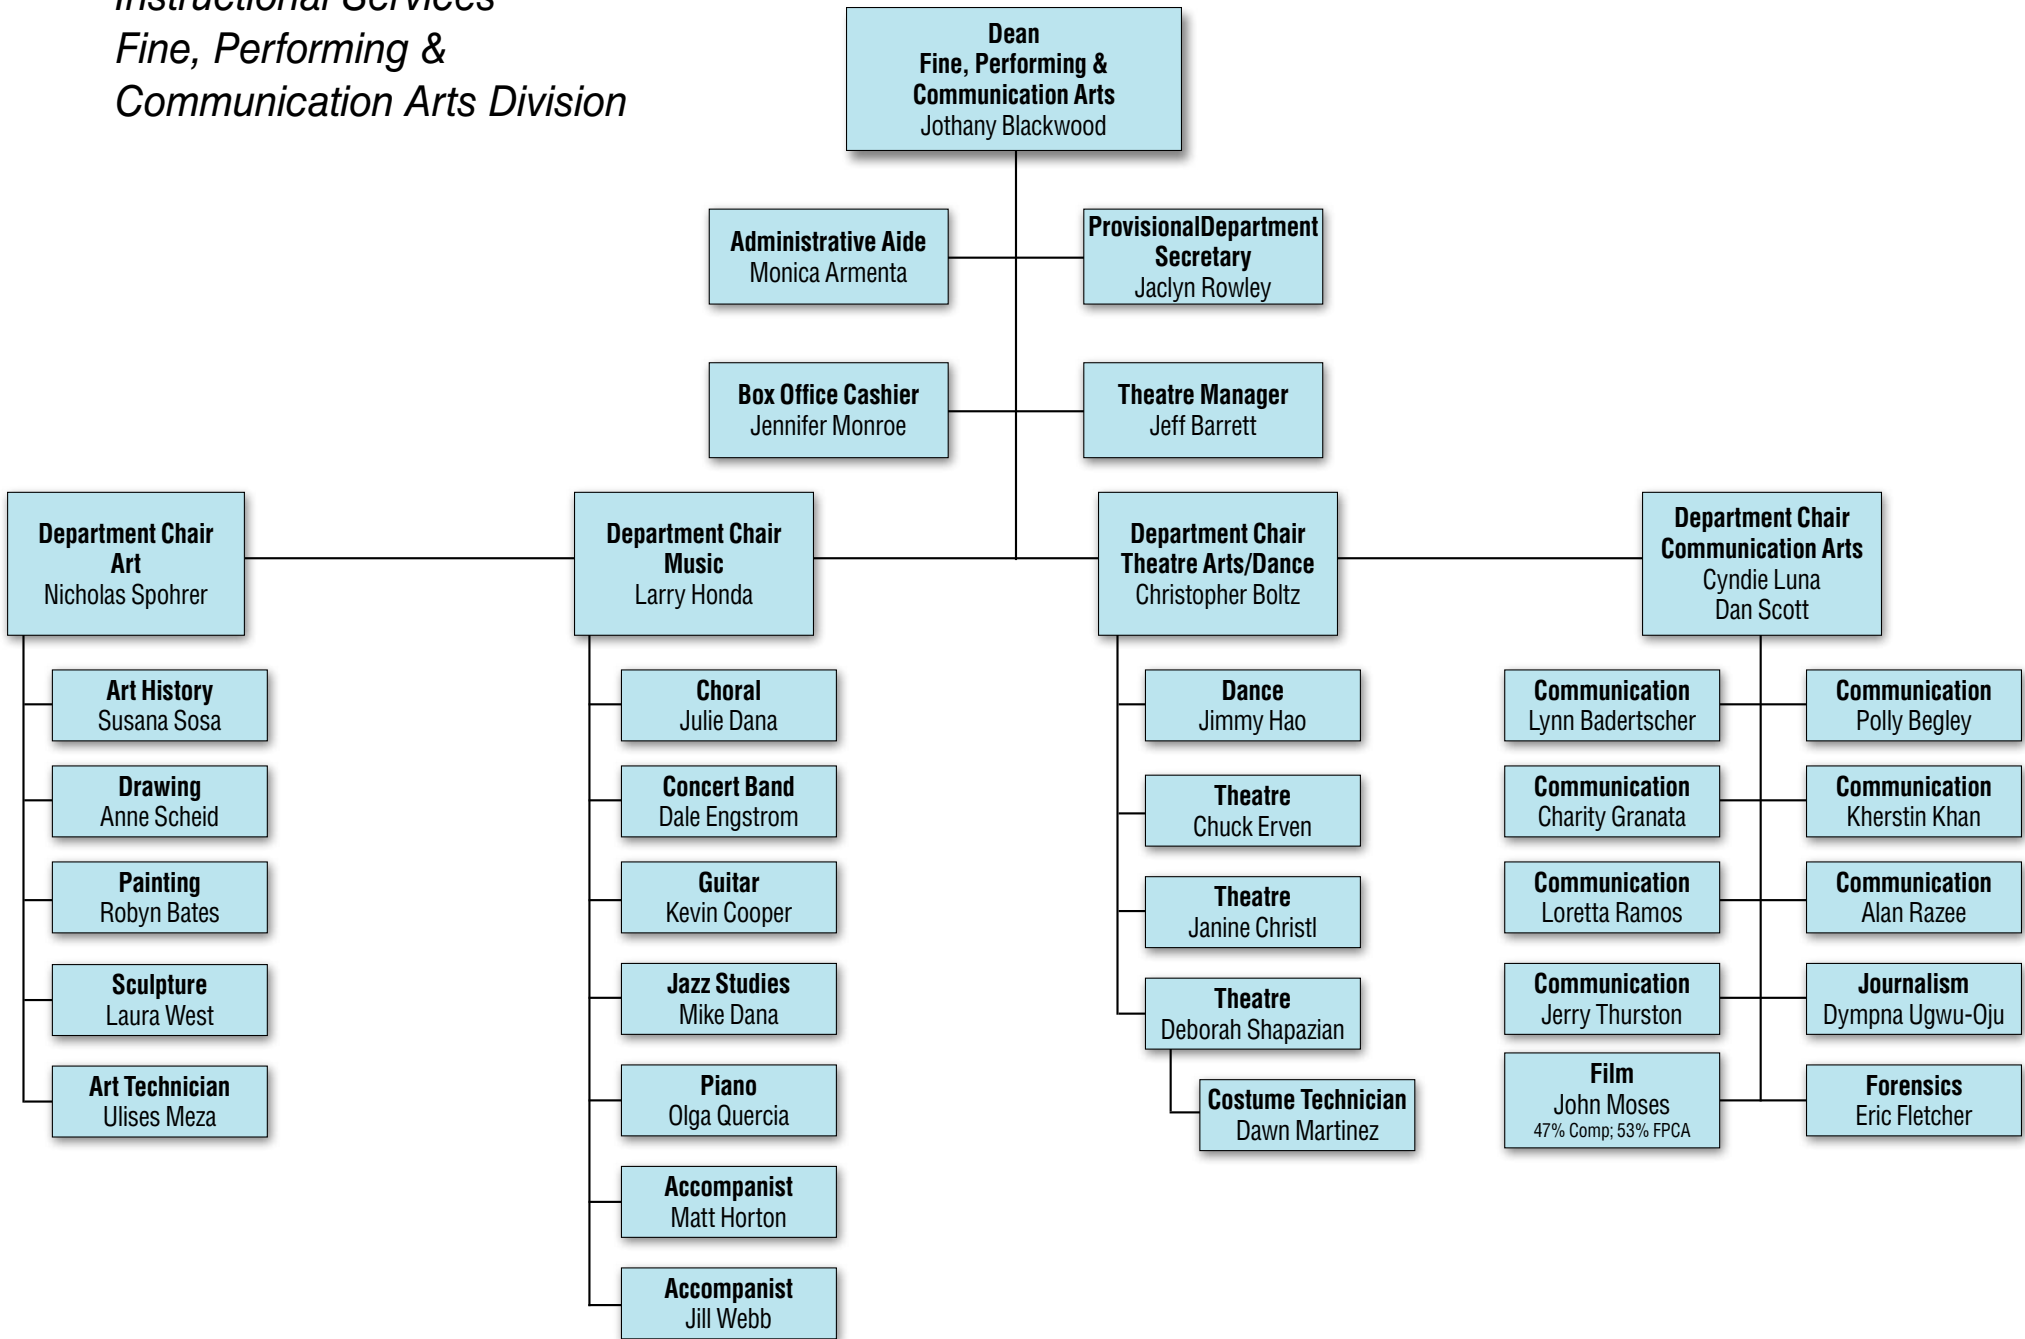

Fresno City College Organizational Structure

Instructional Services

Fine, Performing &

Communication Arts Division