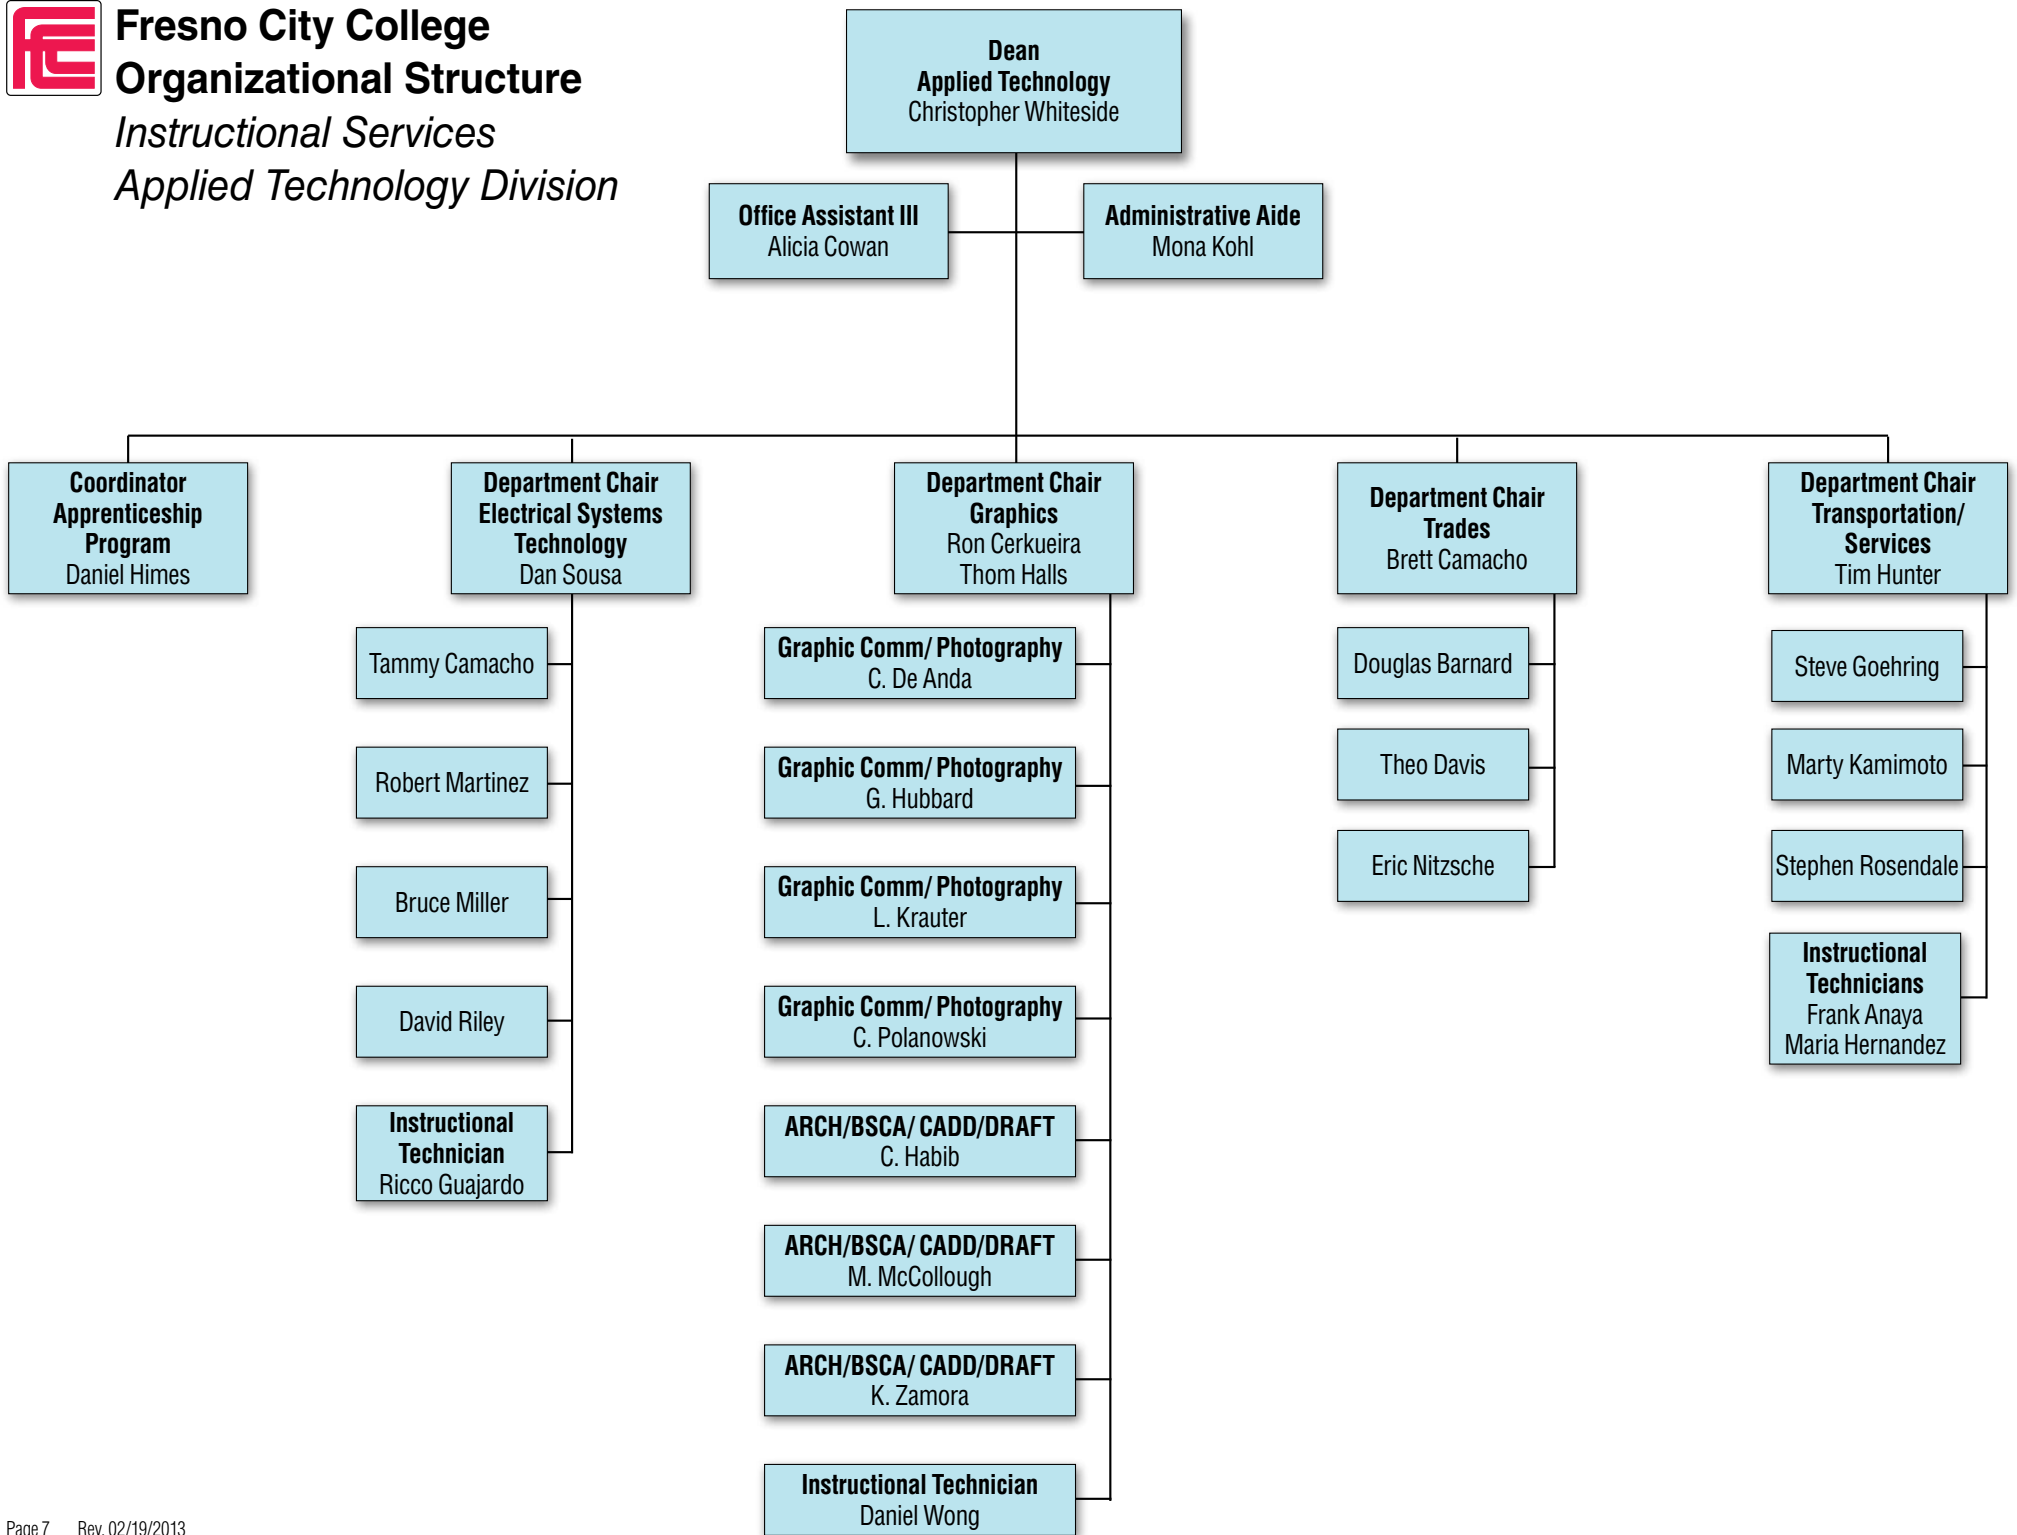

Fresno City College Organizational Structure

- Instruction
- Student Services
- Business
- Institutional Services
- District

Fresno City College
Organizational Structure
Institutional Services

- Instruction
- Student Services
- Business
- Institutional Services
- District

Fresno City College
Organizational Structure
Technology Support Services

Fresno City College
Organizational Structure
Public Information Office

Fresno City College
Organizational Structure
Admissions & Records

Fresno City College
Organizational Structure
Instructional Services

Fresno City College
Organizational Structure
Instructional Services
Applied Technology Division

Fresno City College
Organizational Structure
Instructional Services
Business Division