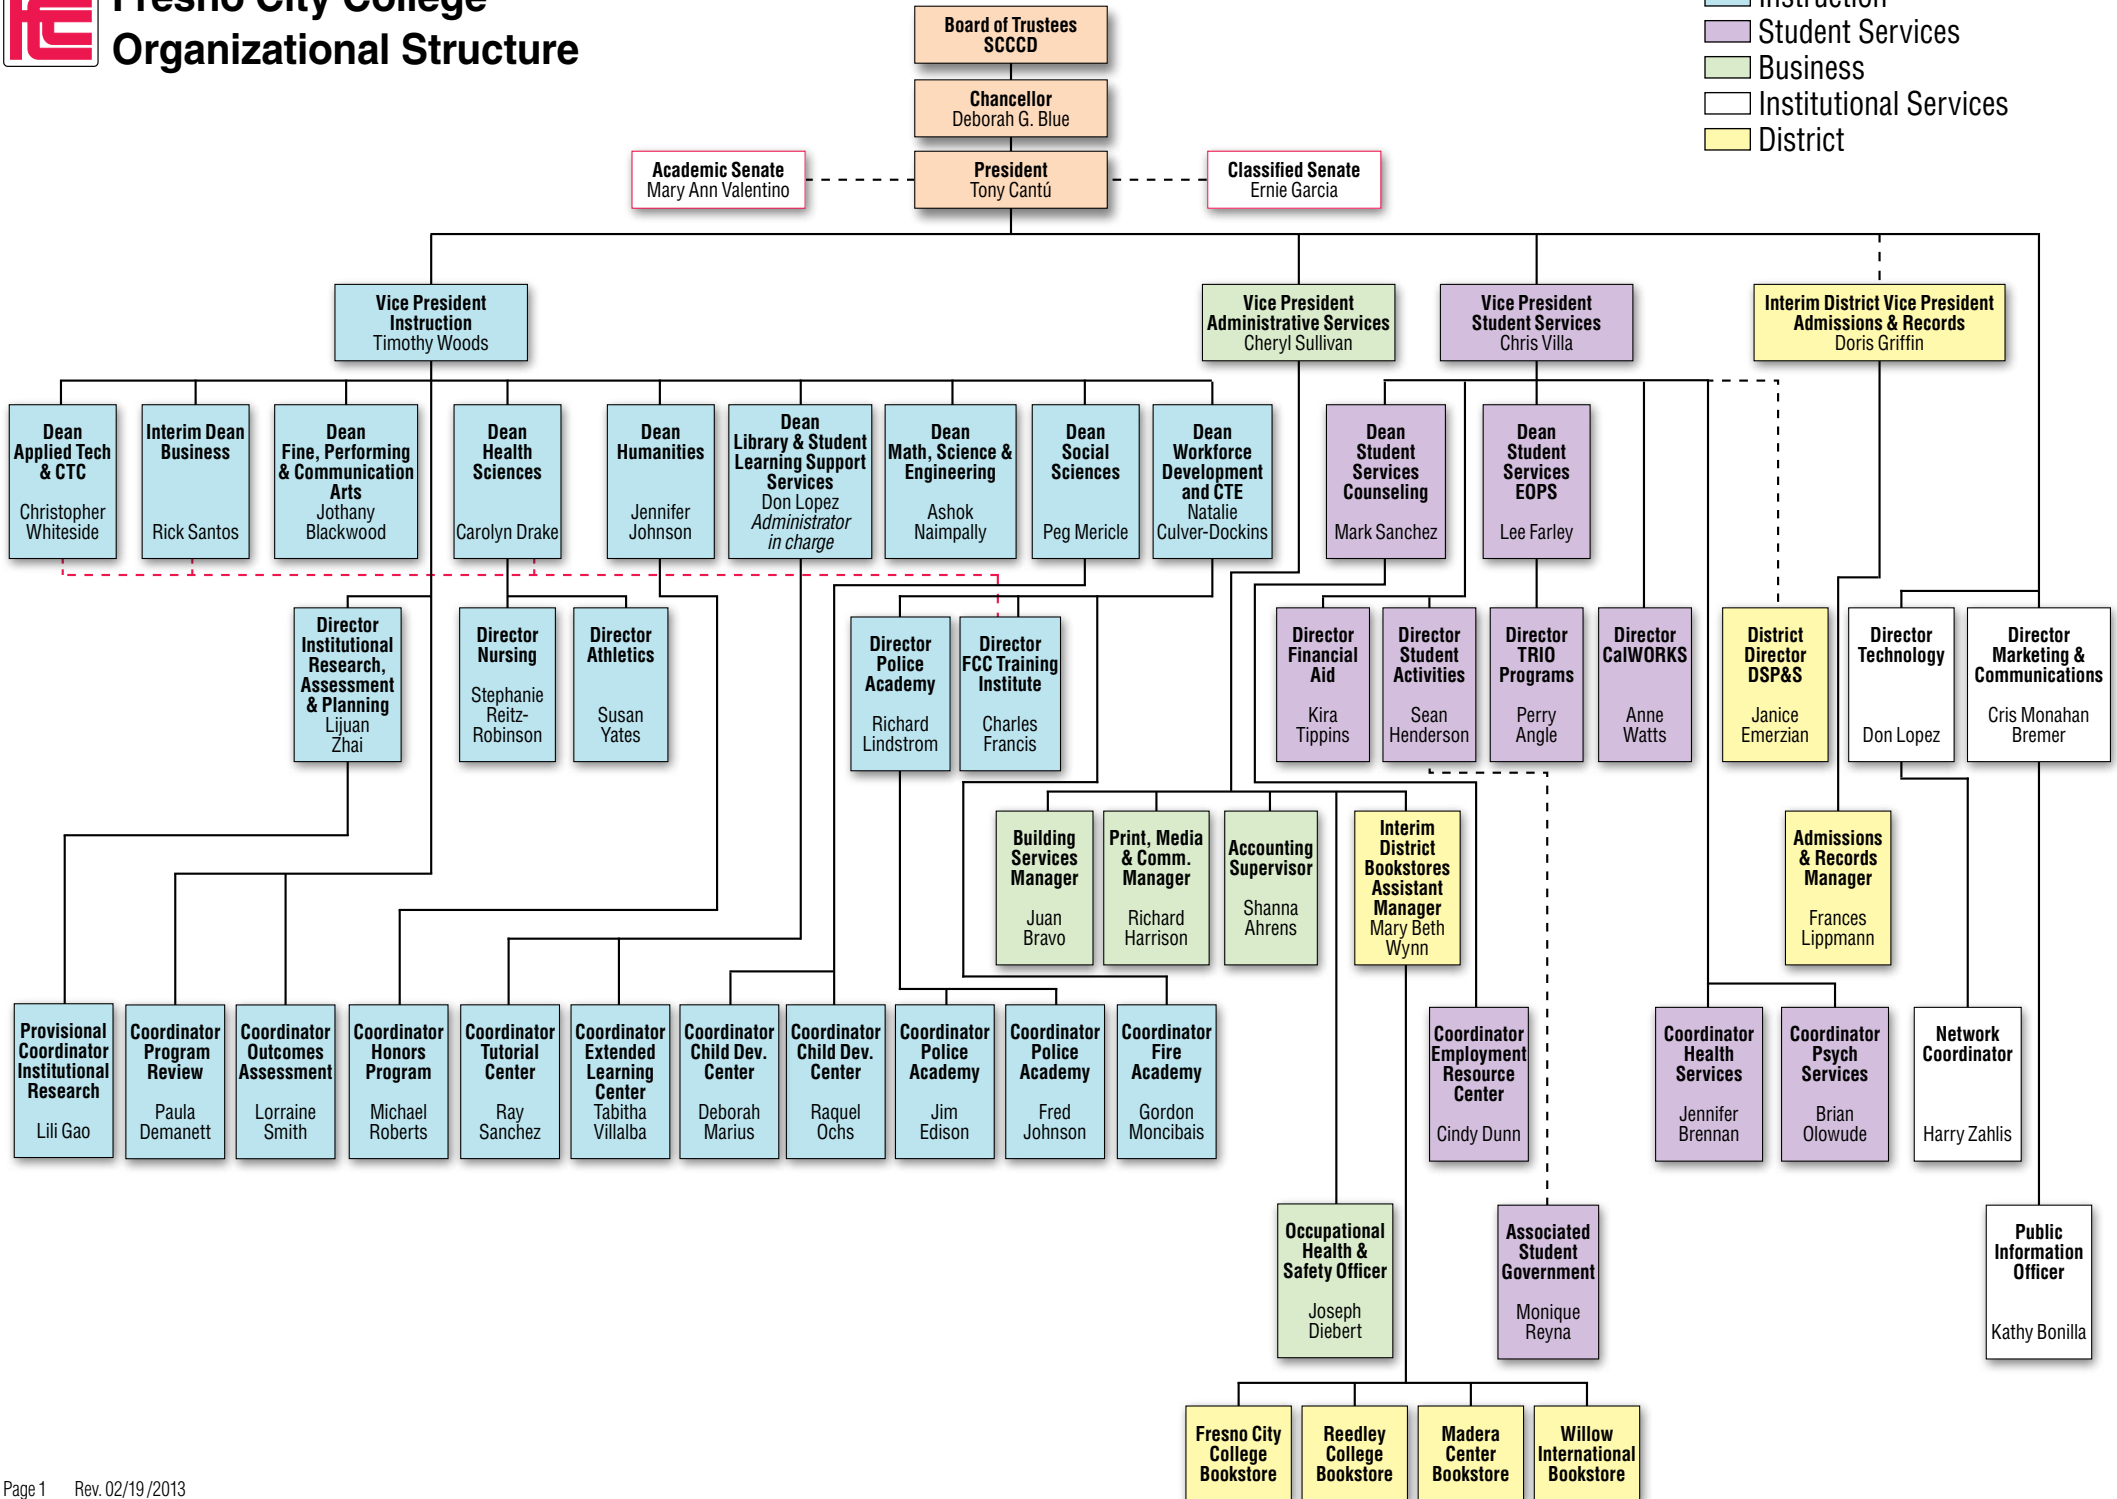

Fresno City College Organizational Structure

- Instruction
- Student Services
- Business
- Institutional Services
- District

Fresno City College
Organizational Structure
Institutional Services

- Instruction
- Student Services
- Business
- Institutional Services
- District

Fresno City College
Organizational Structure
Technology Support Services

Fresno City College
Organizational Structure
Public Information Office

Fresno City College
Organizational Structure
Admissions & Records

Fresno City College
Organizational Structure
Instructional Services

Fresno City College
Organizational Structure
Instructional Services
Applied Technology Division

Fresno City College
Organizational Structure
Instructional Services
Business Division