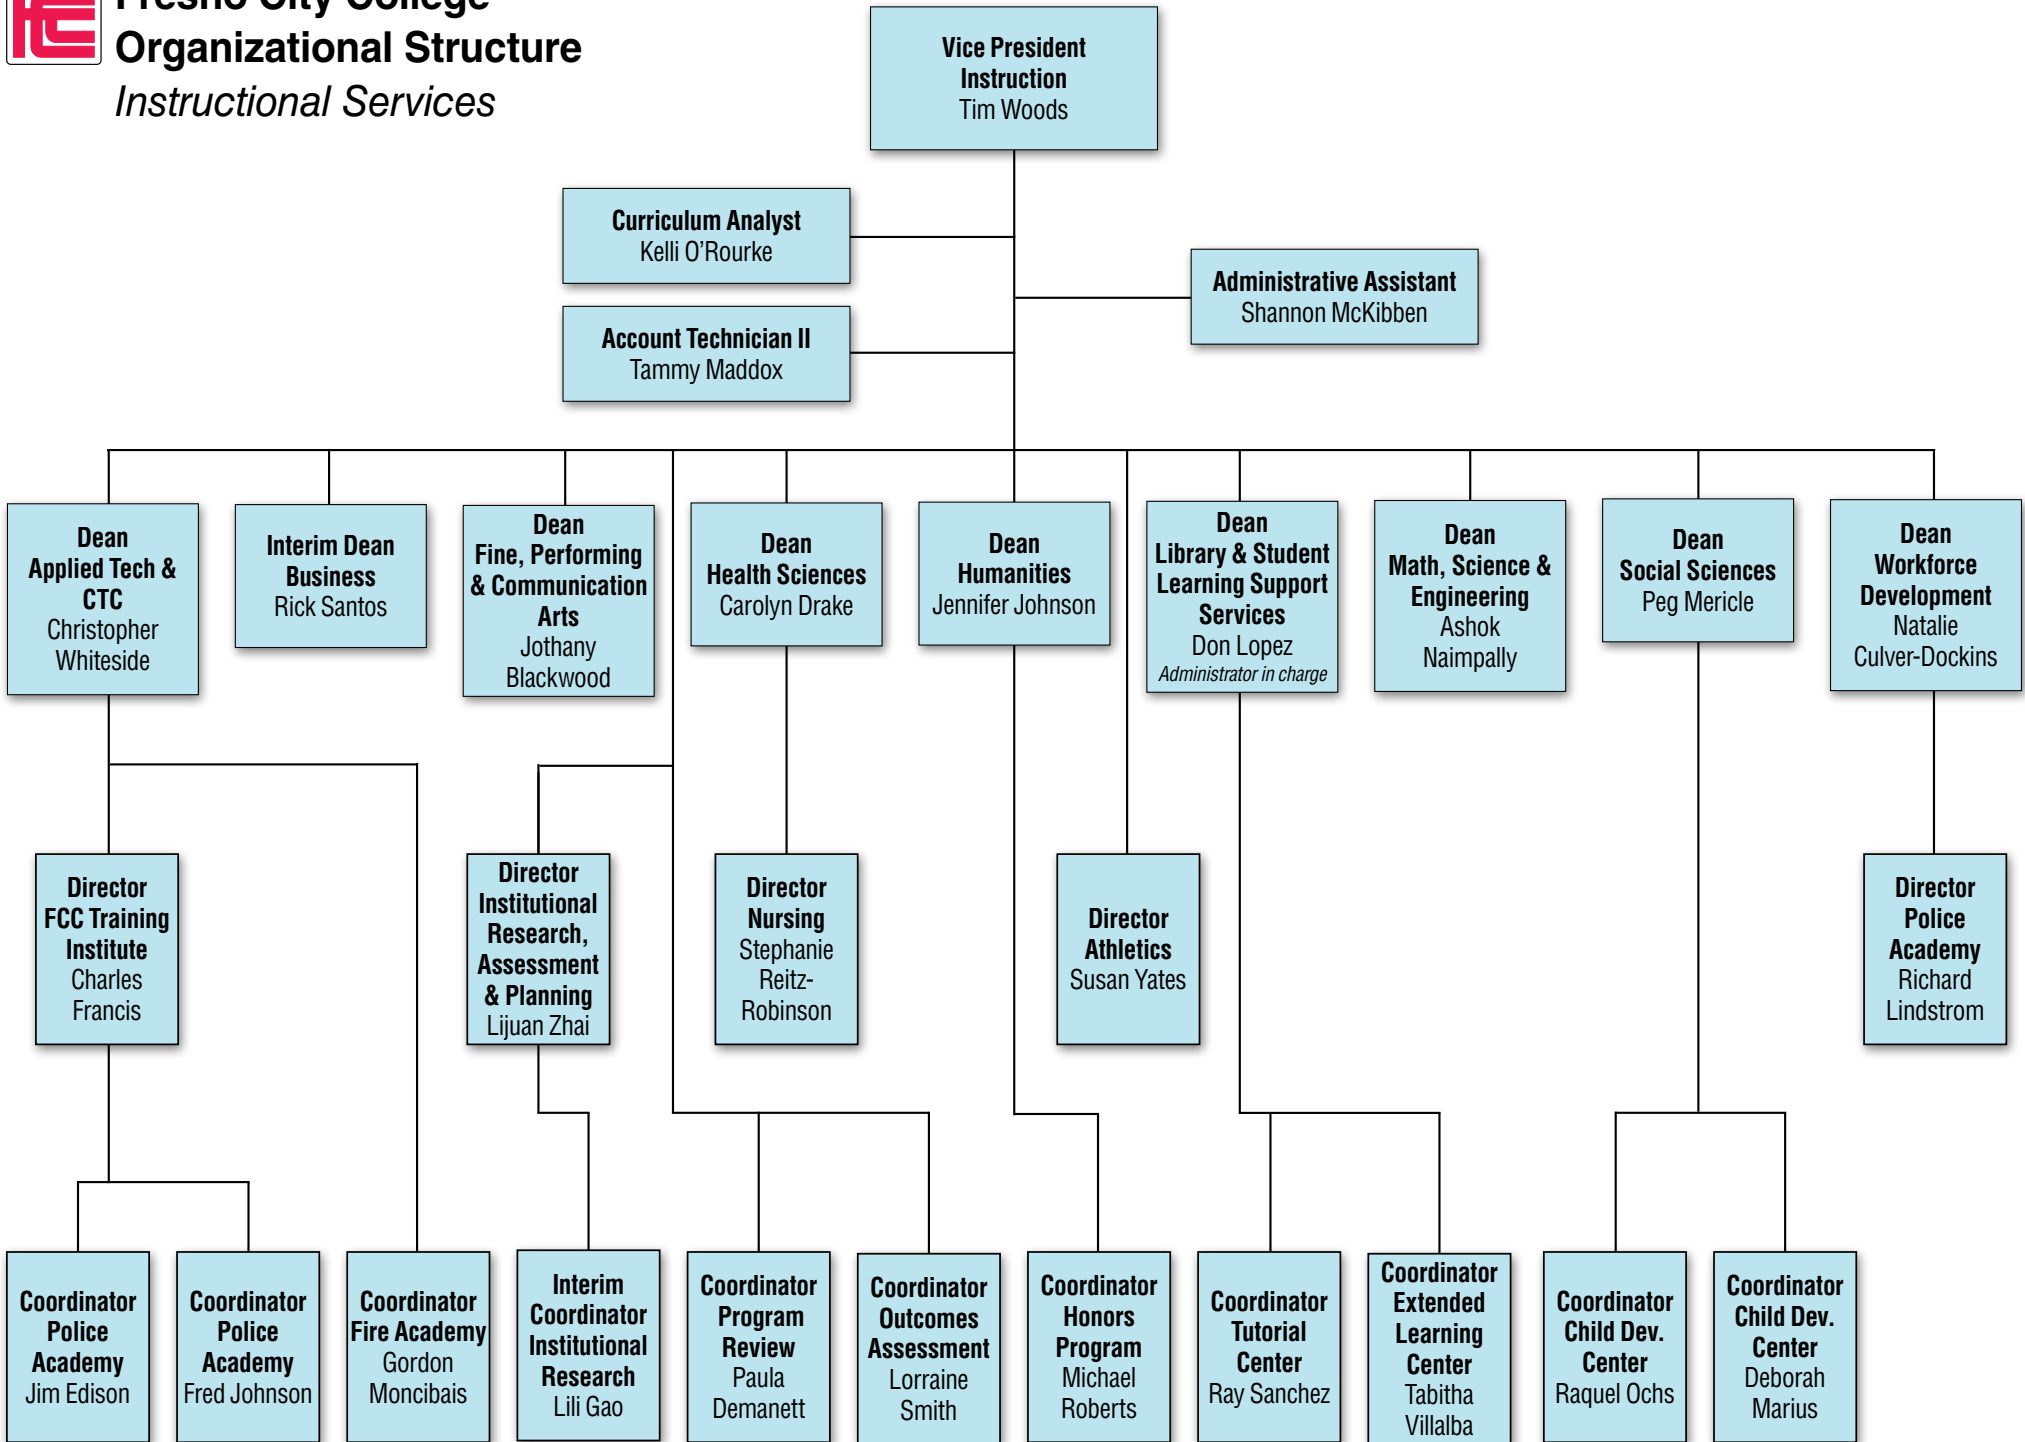

Fresno City College Organizational Structure

- Instruction
- Student Services
- Business
- Institutional Services
- District

Fresno City College
Organizational Structure
Institutional Services

- Instruction
- Student Services
- Business
- Institutional Services
- District

Fresno City College
Organizational Structure
Technology Support Services

Fresno City College
Organizational Structure
Public Information Office

Fresno City College
Organizational Structure
Admissions & Records

Fresno City College
Organizational Structure
Instructional Services

Fresno City College
Organizational Structure
Instructional Services
Applied Technology Division

Fresno City College
Organizational Structure
Instructional Services
Business Division