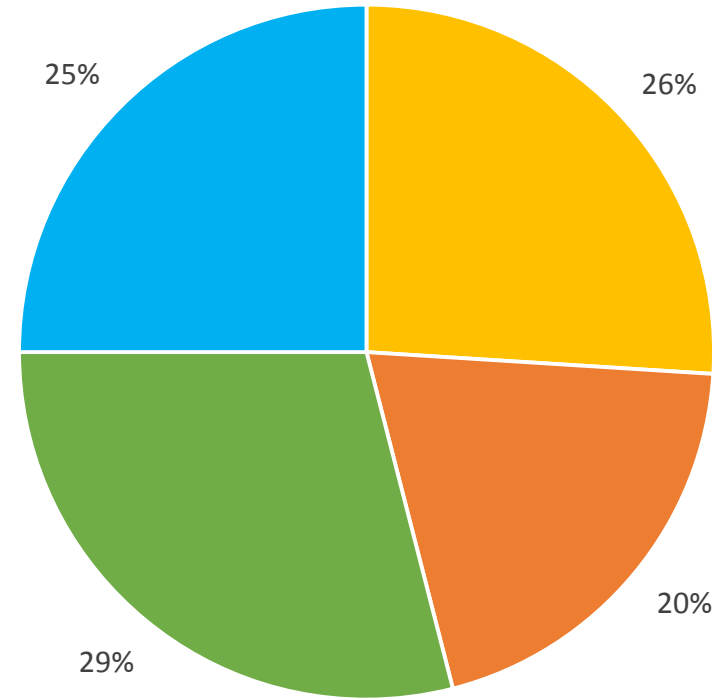

Our Collective Colors

16-17 FCDC

Gold Orange Green Blue

Proportion

Gold Orange Green Blue