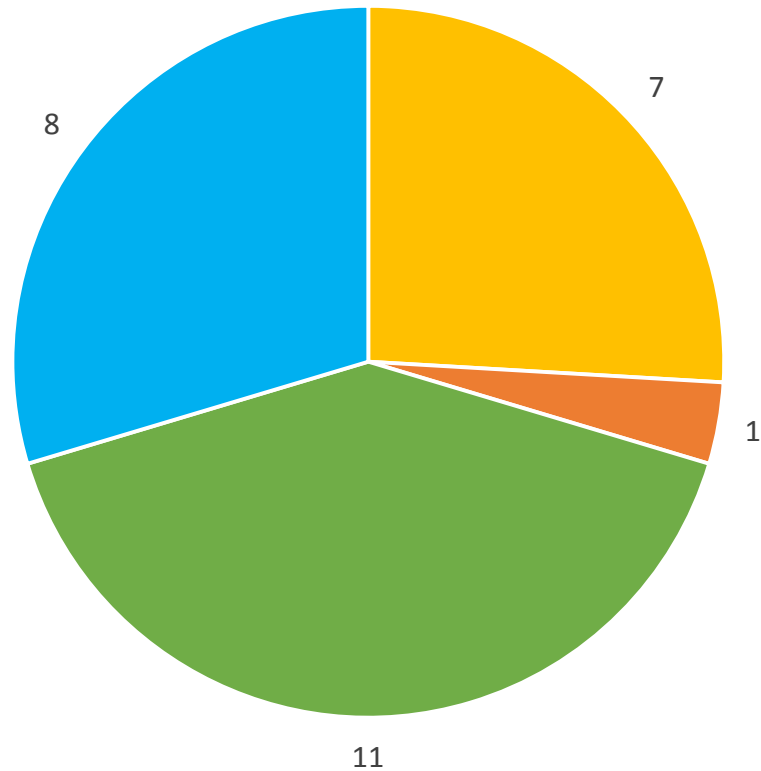

Our Collective Colors

16-17 FCDC

Gold Orange Green Blue

Proportion

Gold Orange Green Blue