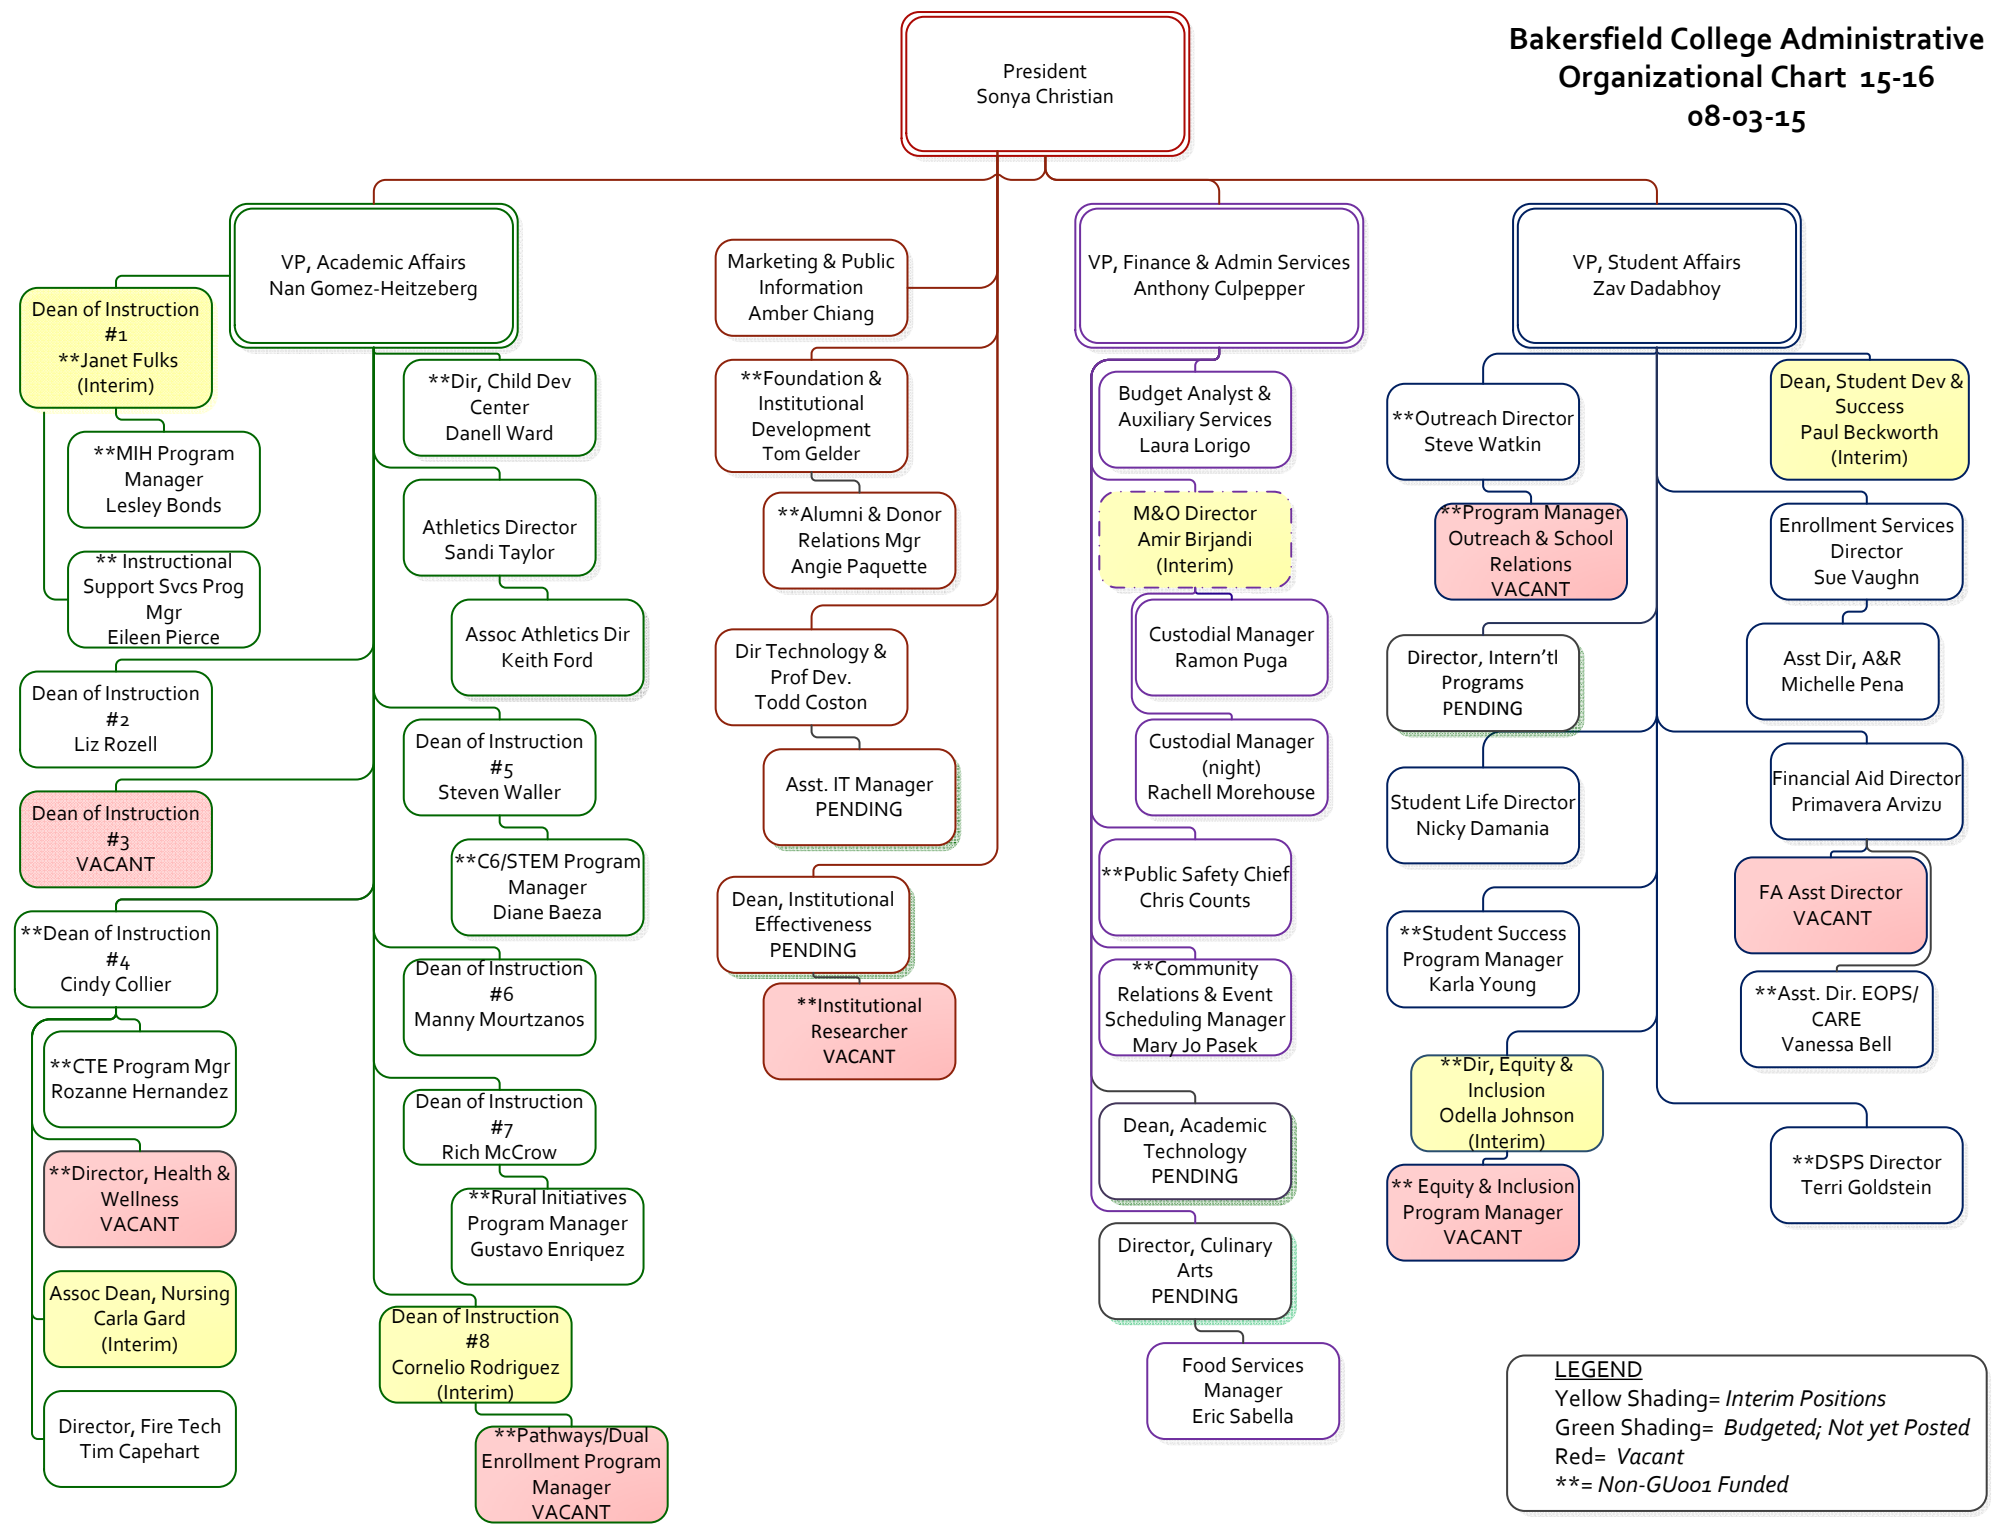

**Bakersfield College Administrative
Organizational Chart 15-16
08-03-15**

LEGEND
 Yellow Shading= Interim Positions
 Green Shading= Budgeted; Not yet Posted
 Red= Vacant
 **= Non-GU001 Funded