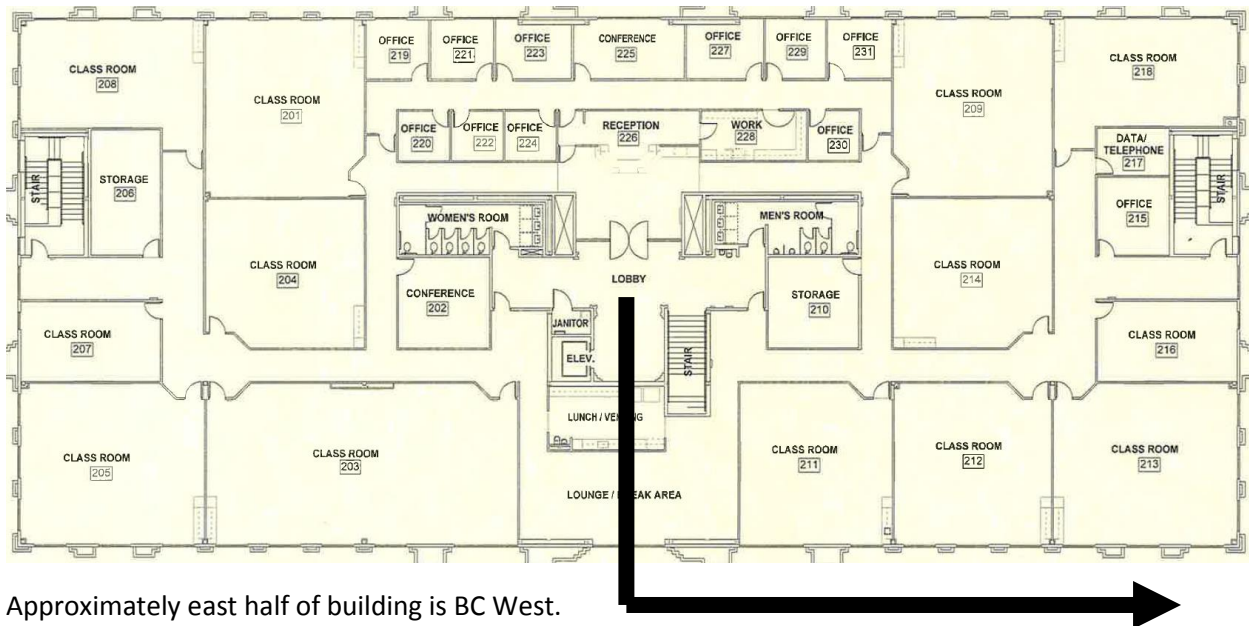

BC West Summary

June 12, 2017

S. Waller, A. Guzman, R. McCrow

Our use of FPU rooms on Stockdale has been named BC West. Although FPU still is in the building, about half of the building will be leased for BC classes and BC signage will be placed inside and outside of the building.

Starting Fall 2017, the room capacity will more than double the number of sections that can be scheduled up to 70-80 sections per semester. We are planning a space for student support services, placement testing, and a faculty lounge.